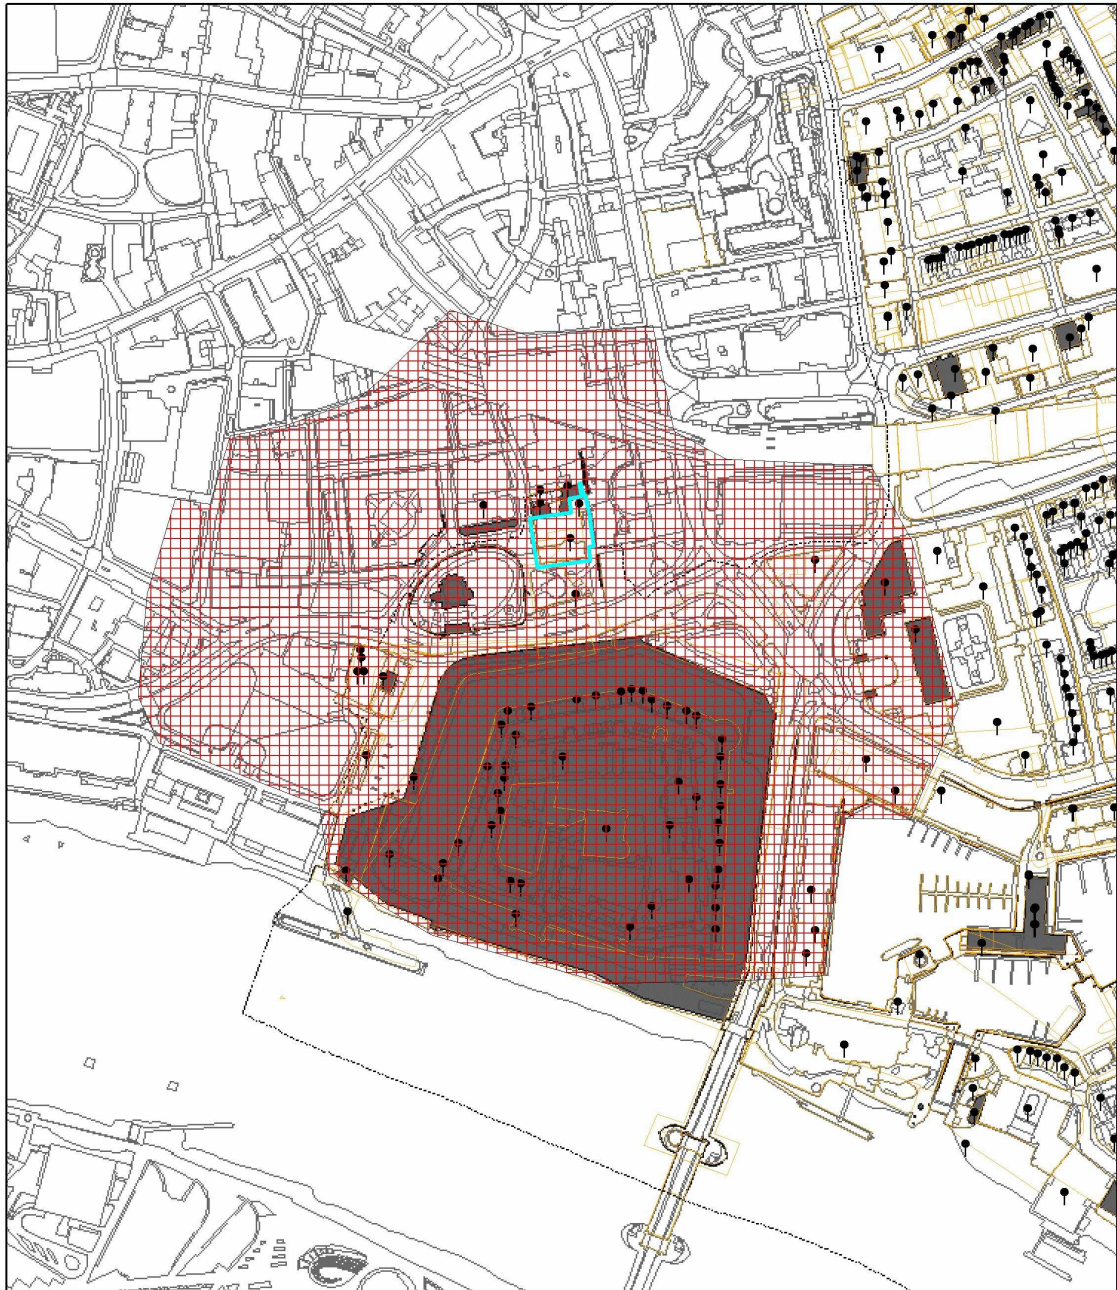

Planning Application Site Map

-  Planning Application Site Boundary
-  Other Planning Applications
-  Consultation Area
-  Land Parcel Address Point

This map is based upon Ordnance Survey material with the permission of Ordnance Survey on behalf of the Controller of Her Majesty's Stationery Office © Crown copyright. Unauthorised reproduction infringes Crown copyright and may lead to prosecution or civil proceedings. London Borough of Tower Hamlets 100019288, 2010.